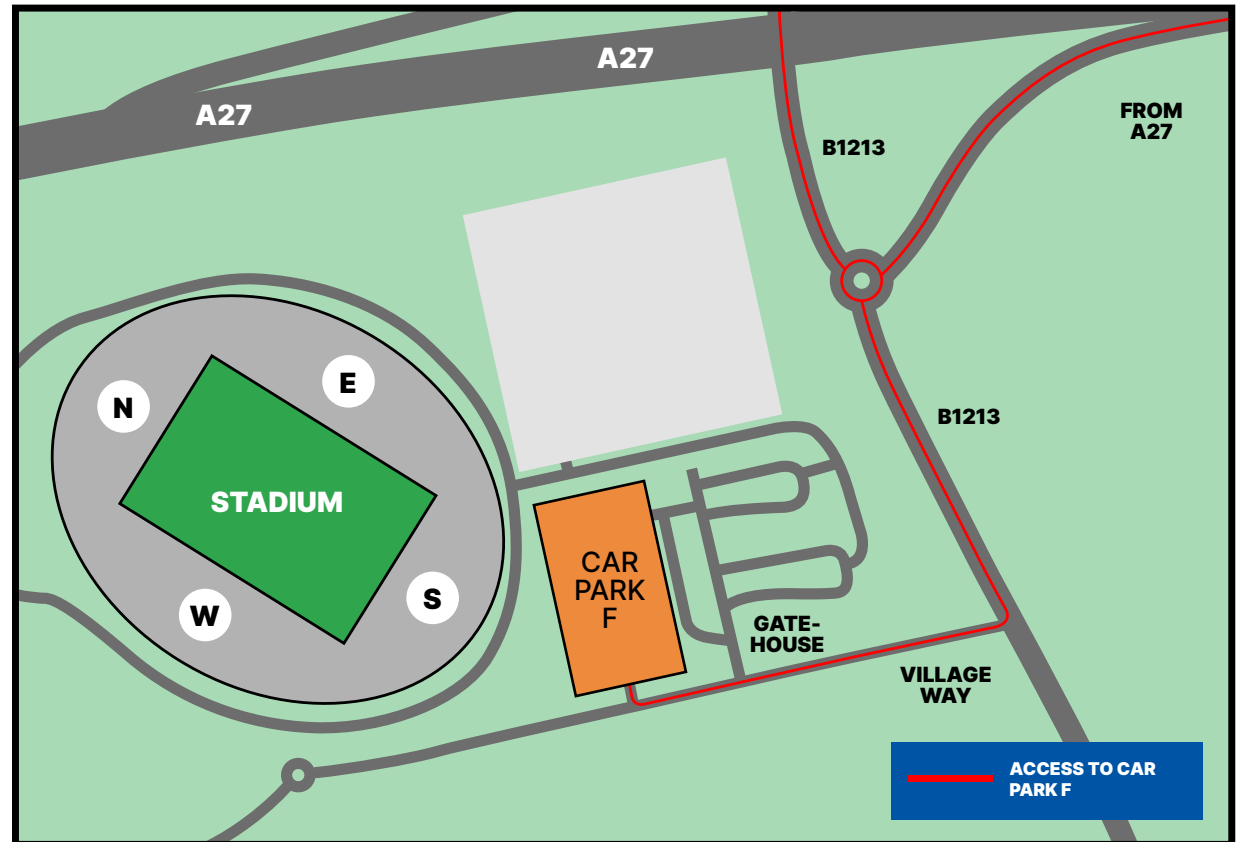

WESTBOUND: Along the A27, come off at the slip road signposted Falmer (B2123). Turn left at the mini-roundabout. At the first set of traffic lights, turn right on to Village Way and the entrance to the stadium is on the right.

On arrival, you will be directed to car park F or the upper tier drop.

what3words: worldwide.fraction.betray

AMERICAN EXPRESS STADIUM CAR PARKING

CAR PARK F Coach Park

[what3words: calculating.wires.birds](https://www.what3words.com/c/calculating.wires.birds)

FROM THE CAR PARK

Once you've parked, walk down the stairs towards the stadium and bear left when you've reached the bottom.

The 'what3words' above the map will take you directly to the West Reception entrance. Alternatively continue following the directions below.

Walk about 150 meters and on the right-hand side you will see the large glass entrance for the West Reception, indicated also by blue lines on the ground.

The large LED screen directly opposite you, as you walk into West Reception, has the directions to each of the rooms within the West Stand.